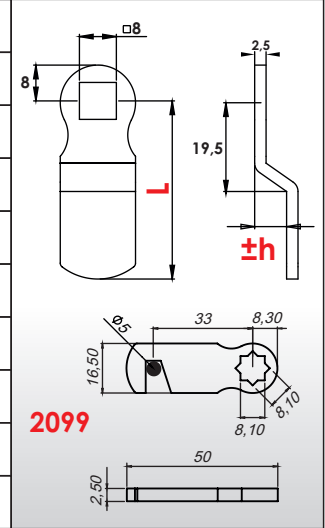

KM01 - KM11 - KM21 - KY01 - KP02 Dilleri
KM01 - KM11 - KM21 - KY01 - KP02 Cams